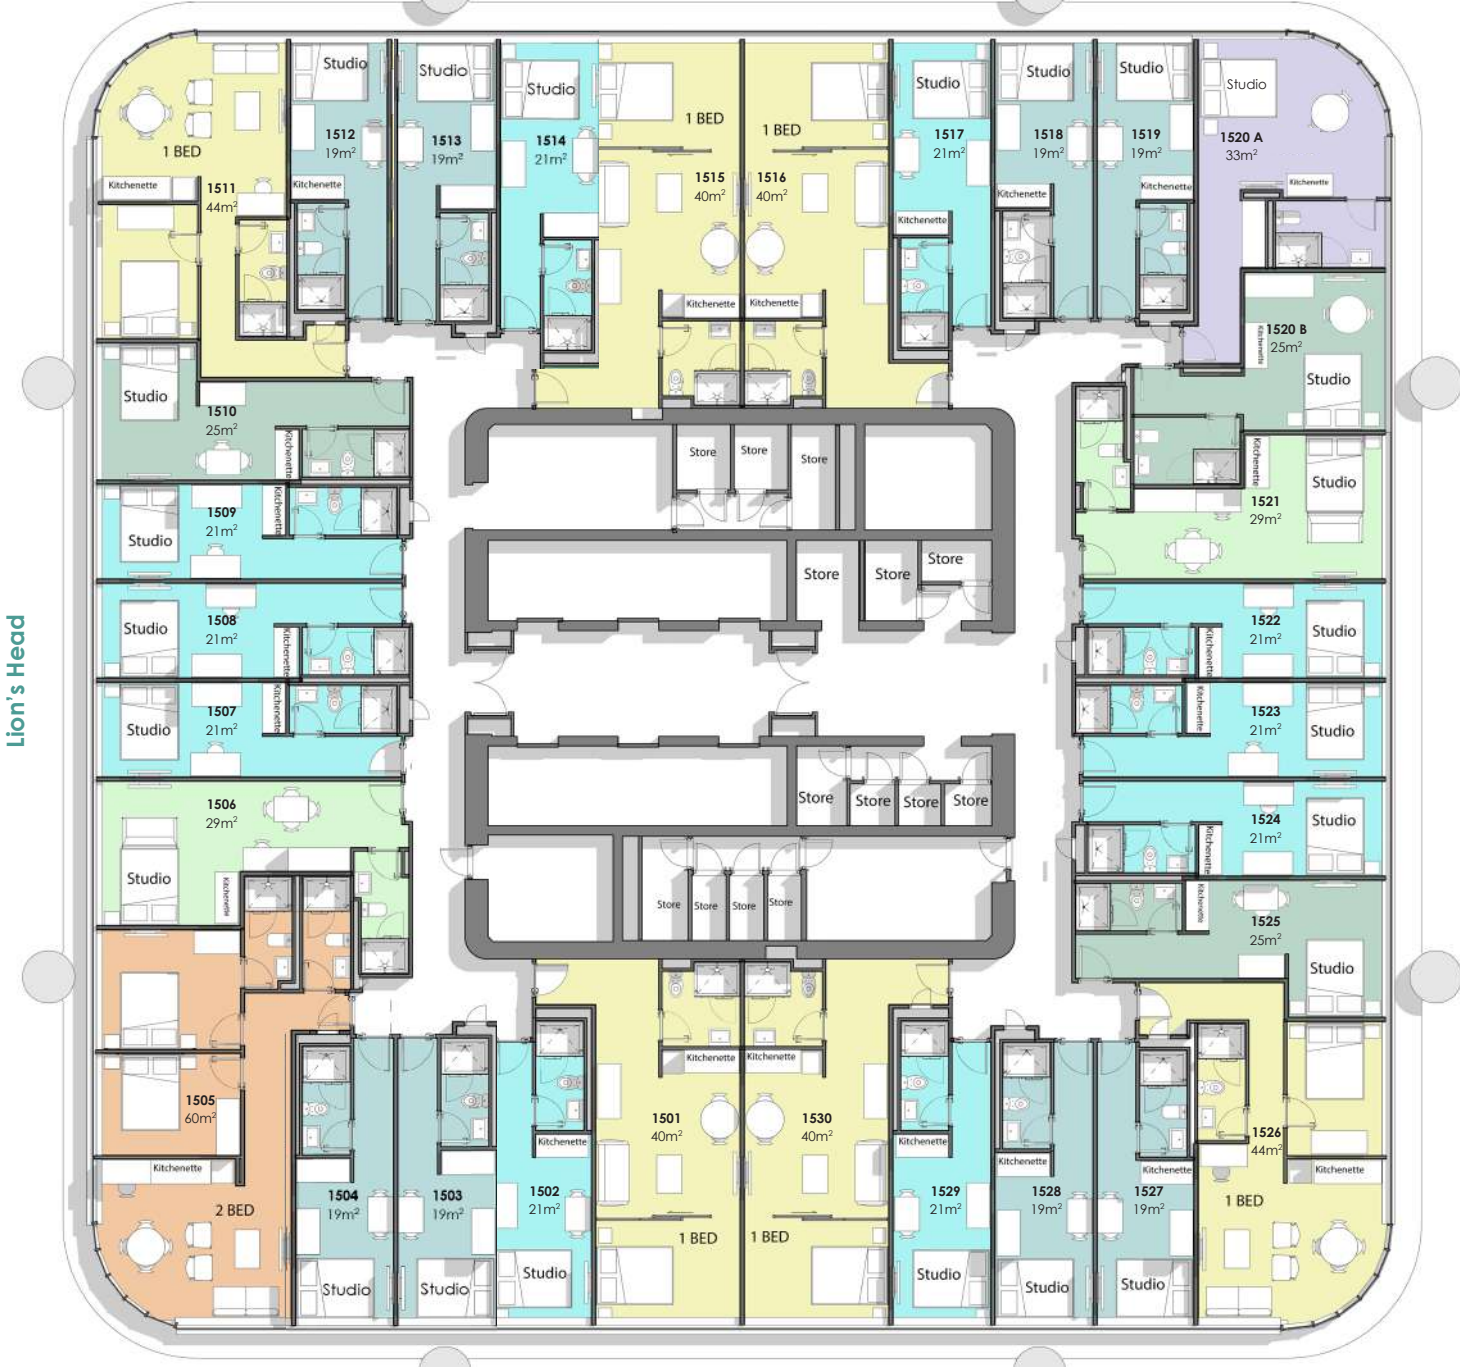

FLOOR PLANS

FLOOR 15

V&A Waterfront

Cape Town Harbour

Table Mountain

ONE THIBAUT
www.onethibault.com

FLOOR PLANS

FLOOR 16

V&A Waterfront

Lion's Head

Cape Town Harbour

Table Mountain

ONE THIBAUT
www.onethibault.com

FLOOR PLANS

FLOOR 17

V&A Waterfront

Cape Town Harbour

Table Mountain

FLOOR PLANS

FLOOR 19

V&A Waterfront

NORTH

Cape Town Harbour

Table Mountain

ONE THIBAUT
www.onethibault.com

FLOOR PLANS

FLOOR 20

V&A Waterfront

Lion's Head

Cape Town Harbour

Table Mountain